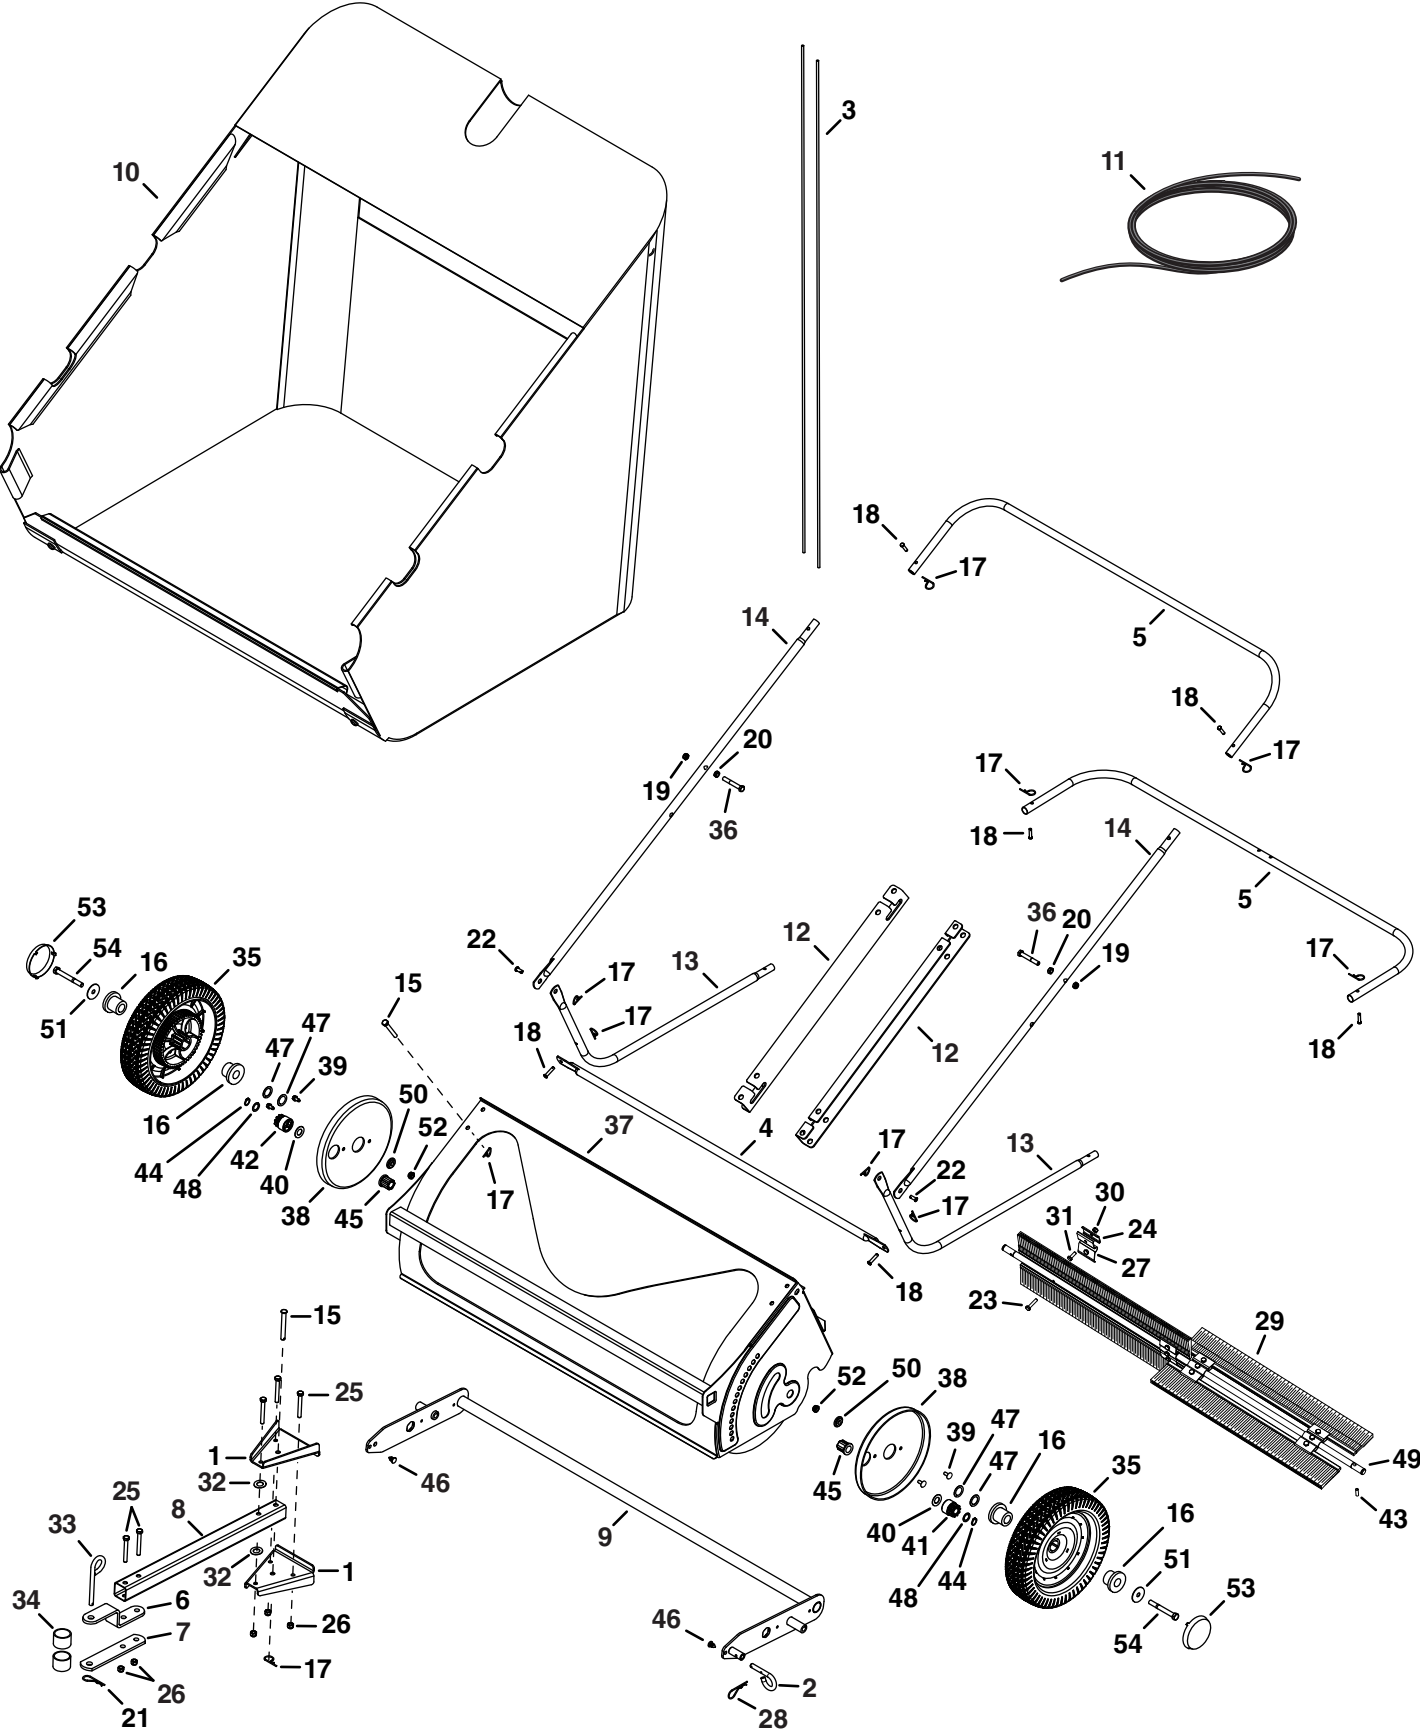

45-05211 REPAIR PARTS

45-05211 REPAIR PARTS LIST

REF	QTY	PART NO	DESCRIPTION	REF	QTY	PART NO	DESCRIPTION
1	2	27425BL3	Drawbar Bracket	29	4	46780	Brush
2	1	43038	Pivot Lock Pin 3/8"	30	12	47189	Nylock Nut, 1/4"
3	2	42646	Hopper Support Rod	31	8	43012	Hex Bolt, 1/4-20 x 3/4"
4	1	45323	Bag Frame Tube	32	2	47605	Washer, .411" x 1" x .03"
5	2	45324	Rear Hopper Tube	33	1	23353	Hitch Pin
6	1	23014BL1	Hitch Bracket	34	2	48130	Spacer
7	1	24192BL1	Hitch Bracket (Straight)	35	2	44985	Wheel
8	1	28617BL3	Drawbar	36	2	43432	Hex Bolt, 3/8-16 x 2-1/2"
9	1	68868BL3	Height Adjustment Tube	37	1	68855OR1	Sweeper Housing
10	1	45325	Hopper Bag	38	2	28366BL3	Dust Cover
11	1	43737	Hopper Rope	39	4	HA24433	Pop Rivet
12	2	2-119BL1	Bag Arm	40	2	40001	Shim Washer
13	2	40897	Lower Hopper Tube	41	1	48651	Pinion Gear (LH)
14	2	42539	Upper Hopper Tube	42	1	48652	Pinion Gear (RH)
15	5	HA23636	Clevis Pin, 3/8 x 2-1/4"	43	2	47046	Dowel Pin, 1/4 x 3/4"
16	4	45088	Wheel Bearing	44	2	42094	Retaining Ring
17	14	43055	Hair Pin, 3/32 x 1.8"	45	2	67407	Bearing Assembly
18	6	48365	Clevis Pin, 1/4 x 1.11"	46	2	46454	Plastic Plug
19	2	42210	Nylock Jam Nut, 3/8"	47	4	1540-31	Washer, 1-1/4"
20	2	712-3008	Jam Nut, 3/8"	48	2	42093	Washer, .598"
21	1	43343	Hair Cotter Pin, 3/32 x 2-5/16"	49	1	28378	Brush Shaft
22	2	48366	Clevis Pin, 3/8 x 1/2"	50	2	26538	Step Spacer
23	4	43661	Hex Bolt, 1/4-20 x 1"	51	2	141	Washer, 1-1/4"
24	8	23581	Brush Retainer (Single)	52	2	1038	Nylock Jam Nut, 3/8"
25	5	44292	Bolt, Hex 5/16-18 x 2-1/2"	53	2	2674-32	Hub Cap
26	5	47810	Nut, Nylock 5/16-18	54	2	710-1273	Hex Bolt, 3/8-24 x 2-3/4"
27	4	23580	Brush Retainer (Double)		1	45877	Owner's Manual
28	1	48934	Hairpin Agitator				